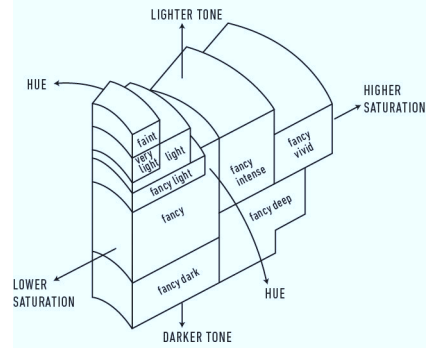

Verify this report at gia.edu

GIA COLORED DIAMOND REPORT

January 9, 2018
Report Type ..... Identification and Origin Report
GIA Report Number 5182886039
Shape and Cutting Style ..... Cut-Cornered Rectangular
Mixed Cut
Measurements ..... 8.40 x 6.90 x 4.70 mm
Carat Weight ..... 2.52 carat
Color Grade ..... Fancy Vivid Yellowish Green
Color Origin ..... Natural
Color Distribution ..... Even

ADDITIONAL INFORMATION

GIA COLORED
DIAMOND
SCALE

Illustration of GIA fancy color
grade interrelationships

The results documented in this report refer only to the diamond described, and were obtained using the techniques and equipment used by GIA at the time of examination. This report is not a guarantee or valuation. For additional information and important limitations and disclaimers, please see www.gia.edu/terms or call +1 800 421 7250 or +1 760 603 4500. ©2014 Gemological Institute of America, Inc.

reportcheck.gia.edu

3