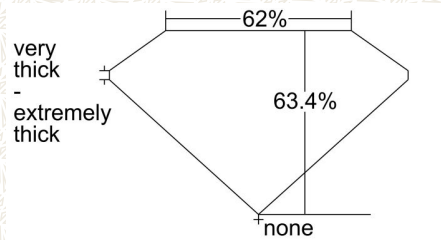

GIA COLORED DIAMOND REPORT

November 01, 2018
 Report Type Grading Report
 GIA Report Number 6193579353
 Shape and Cutting Style Cut-Cornered Rectangular Step Cut
 Measurements 10.05 x 7.51 x 4.76 mm
 Carat Weight 3.32 carat
 Color Grade Fancy Vivid Blue
 Color Origin Natural
 Color Distribution Even
 Clarity Grade Internally Flawless
 Proportions:

Profile not to actual proportions

Polish Excellent
 Symmetry Very Good
 Fluorescence None
 Inscription(s): GIA 6193579353

Comments: Minor details of polish are not shown.

ADDITIONAL INFORMATION

CLARITY CHARACTERISTICS