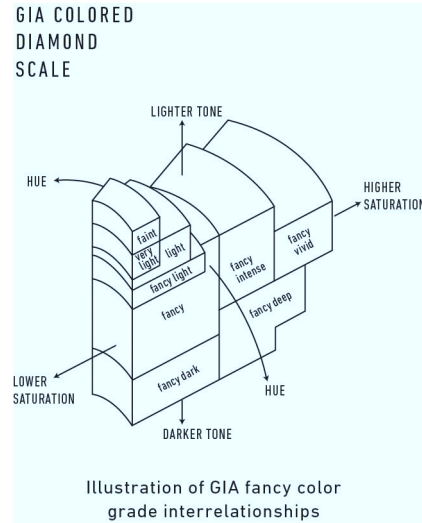

Verify this report at GIA.edu

GIA NATURAL COLORED DIAMOND REPORT

March 16, 2021
Report Type ..... Identification and Origin Report
GIA Report Number 6213531715
Shape and Cutting Style ..... Pear Modified Brilliant
Measurements ..... 24.33 x 14.42 x 9.63 mm
Carat Weight ..... 23.48 carat
Color Grade ..... Fancy Deep Pinkish Orange
Color Origin ..... Natural
Color Distribution ..... Even

ADDITIONAL INFORMATION

The results documented in this report refer only to the diamond described, and were obtained using the techniques and equipment available to GIA at the time of examination. This report is not a guarantee or valuation. For additional information and important limitations and disclaimers, please see GIA.edu/terms or call +1 800 421 7250 or +1 760 603 4500. ©2017 Gemological Institute of America, Inc.

reportcheck.gia.edu