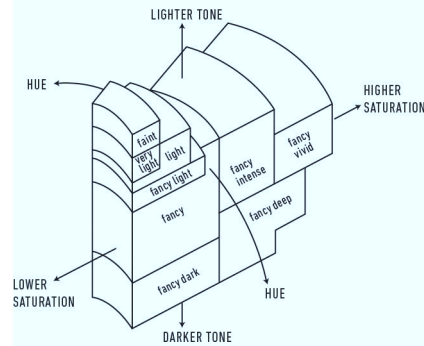

Verify this report at gia.edu

GIA COLORED DIAMOND REPORT

August 13, 2014
 Report Type Identification and Origin Report
 GIA Report Number 2155400634
 Shape and Cutting Style . Cut-Cornered Square Modified
 Brilliant
 Measurements 6.08 x 5.97 x 3.50 mm
 Carat Weight 1.18 carat
 Color Grade Fancy Deep Pink
 Color Origin Natural
 Color Distribution Even
 Inscription(s): GIA 2155400634

ADDITIONAL INFORMATION

**GIA COLORED
DIAMOND
SCALE**

Illustration of GIA fancy color grade interrelationships

reportcheck.gia.edu

The results documented in this report refer only to the diamond described, and were obtained using the techniques and equipment used by GIA at the time of examination. This report is not a guarantee or valuation. For additional information and important limitations and disclaimers, please see www.gia.edu/terms or call +1 800 421 7250 or +1 760 603 4500.
 ©2014 Gemological Institute of America, Inc.