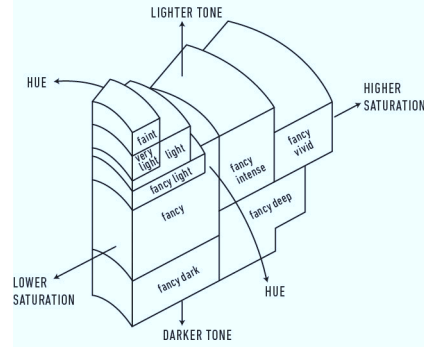

GIA COLORED DIAMOND REPORT

September 4, 2015
 Report Type **Identification and Origin Report**
 GIA Report Number **2145381837**
 Shape and Cutting Style **Cut-Cornered Rectangular Modified Brilliant**
 Measurements **8.67 x 8.17 x 5.64 mm**
 Carat Weight **3.63 carat**
 Color Grade **Fancy Vivid Purple-Pink**
 Color Origin **Natural**
 Color Distribution **Even**

ADDITIONAL INFORMATION
GIA COLORED DIAMOND SCALE

Illustration of GIA fancy color grade interrelationships

The results documented in this report refer only to the diamond described, and were obtained using the techniques and equipment used by GIA at the time of examination. This report is not a guarantee or valuation. For additional information and important limitations and disclaimers, please see www.gia.edu/terms or call +1 800 421 7250 or +1 760 603 4500.
 ©2014 Gemological Institute of America, Inc.