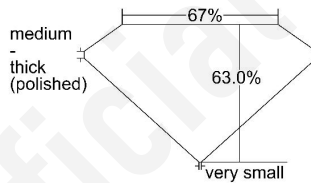

Clarity Characteristics **Crystal, Needle, Extra Facet**

Key to symbols

- Crystal
- \ Needle
- ^ Extra Facet

COLOR

Origin **Natural**

Grade **Fancy Yellow**

Distribution **Even**

PROPORTIONS

Depth **63.0%**

Table **67%**

Girdle **Medium to Thick, Polished**

Culet **Very Small**

Profile not to actual proportions

COMMENTS

Clouds are not shown.

IMPORTANT LIMITATIONS