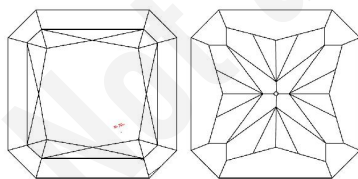

Carat Weight **2.43 carat**

Clarity Grade **VS2**

FINISH

Polish **Very Good**

Symmetry **Very Good**

FLUORESCENCE

Fluorescence **None**

CLARITY CHARACTERISTICS

Clarity Characteristics **Crystal, Needle, Extra Facet**

Key to symbols

- Crystal
- \ Needle
- ^ Extra Facet

COLOR

Origin **Natural**

Grade **Fancy Yellow**

Distribution **Even**

PROPORTIONS

Depth **63.0%**

Table **67%**

Girdle **Medium to Thick, Polished**

Culet **Very Small**

Profile not to actual proportions

COMMENTS

Clouds are not shown.

IMPORTANT LIMITATIONS