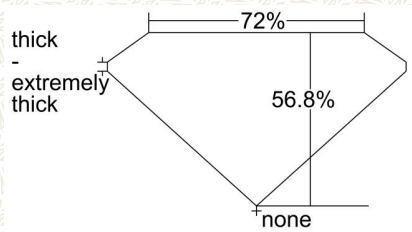

#### GIA NATURAL COLORED DIAMOND REPORT

April 29, 2019  
 Report Type ..... Grading Report  
 GIA Report Number ..... 2173684406  
 Shape and Cutting Style ..... Cut-Cornered Rectangular Modified Brilliant  
 Measurements ..... 6.28 x 5.53 x 3.14 mm  
 Carat Weight ..... 1.01 carat  
 Color Grade ..... Fancy Vivid Orange  
 Color Origin ..... Natural  
 Color Distribution ..... Even  
 Clarity Grade ..... SI2  
 Proportions:

Profile not to actual proportions

Polish ..... Good  
 Symmetry ..... Good  
 Fluorescence ..... Faint

Inscription(s): GIA 2173684406

**Comments:** Clouds, pinpoints and additional extra facets are not shown.