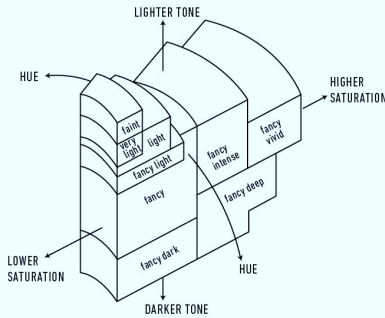

##### GIA COLORED DIAMOND SCALE

Illustration of GIA fancy color grade interrelationships

##### GIA CLARITY SCALE

FLAWLESS
INTERNALLY FLAWLESS
VERY VERY SLIGHTLY INCLUDED VVS <sub>1</sub>
VVS <sub>2</sub>
VERY SLIGHTLY INCLUDED VS <sub>1</sub>
VS <sub>2</sub>
SLIGHTLY INCLUDED SI <sub>1</sub>
SI <sub>2</sub>
INCLUDED I <sub>1</sub>
I <sub>2</sub>
I <sub>3</sub>

##### CLARITY CHARACTERISTICS

##### KEY TO SYMBOLS\*

- Crystal
- ~ Feather
- \\ Needle
- ^ Extra Facet

\* Red symbols denote internal characteristics (inclusions). Green or black symbols denote external characteristics (blemishes). Diagram is an approximate representation of the diamond, and symbols shown indicate type, position, and approximate size of clarity characteristics. All clarity characteristics may not be shown. Details of finish are not shown.