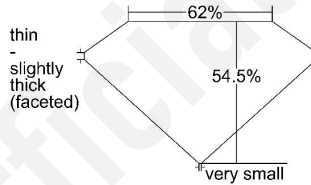

Key to symbols

- ^ Chip
- ^ Extra Facet

COLOR

Origin	Natural
Grade	Fancy Intense Yellow
Distribution	Even

PROPORTIONS

Depth	54.5%
Table	62%
Girdle	Thin to Slightly Thick, Faceted
Culet	Very Small

Profile not to actual proportions