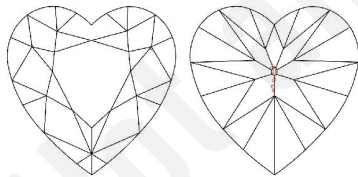

GIA®

COLORED DIAMOND GRADING REPORT FOR NATURAL DIAMOND

GIA REPORT NUMBER
2221869363

DATE OF ISSUE
Mar. 21, 2023

GRADING RESULTS

Shape	Heart Brilliant
Measurements	17.21 x 15.73 x 8.58 mm
Carat Weight	13.44 carat
Clarity Grade	VS1

FINISH

Polish	Good
Symmetry	Good

FLUORESCENCE

Fluorescence	Medium Blue
--------------	-------------

CLARITY CHARACTERISTICS

Clarity Characteristics	Chip, Extra Facet
-------------------------	-------------------

Key to symbols

- ^ Chip
- ^ Extra Facet

COLOR

Origin	Natural
Grade	Fancy Intense Yellow
Distribution	Even

PROPORTIONS

Depth	54.5%
Table	62%
Girdle	Thin to Slightly Thick, Faceted
Culet	Very Small

Profile not to actual proportions